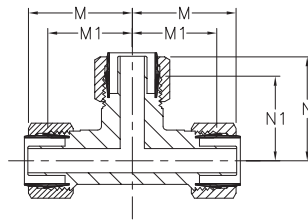

Brass Products

Polyline Flareless

Male Elbow

Tube O.D.	Male Pipe Thread	Catalog Number	M	M1	N
1/4	1/16	1269x4x1	0.75	0.59	0.72
1/4	1/8	1269x4	0.75	0.59	0.72
1/4	1/4	1269x4x4	0.81	0.66	0.94
1/4	3/8	1269x4x6	0.84	0.69	1.08
5/16	1/8	1269x5♦	0.75	0.59	0.72
3/8	1/8	1269x6x2	0.86	0.72	0.75
3/8	1/4	1269x6	0.86	0.72	0.92
3/8	3/8	1269x6x6	0.86	0.72	1.08

♦MTO - Made To Order

Female Elbow

Tube O.D.	Fem. Pipe Thread	Catalog Number	M	M1	N
1/4	1/8	1270x4	0.81	0.71	0.56
1/4	1/4	1270x4x4	0.96	0.75	0.69
3/8	1/4	1270x6♦	0.86	0.75	0.69

♦MTO - Made To Order

Union Tee

Tube O.D.	Catalog Number	M	M1	N	N1
1/4	1264x4	0.75	0.59	0.75	0.59
3/8	1264x6	0.87	0.72	0.87	0.72

Male Run Tee

Tube O.D.	Male Pipe Thread	Catalog Number	M	M1	N
1/4	1/8	1271x4	0.75	0.59	0.72
1/4	1/4	1271x4x4x4♦	0.81	0.66	0.94
3/8	1/4	1271x6♦	0.87	0.72	1.00

♦MTO - Made To Order

Male Branch Tee

Tube O.D.	Male Pipe Thread	Catalog Number	M	M1	N
1/4	1/8	1272x4♦	0.75	0.59	0.72
1/4	1/4	1272x4x4x4♦	0.81	0.66	0.94
3/8	1/4	1272x6♦	0.87	0.72	1.00
1/2	3/8	1272x8♦	1.06	0.84	1.12