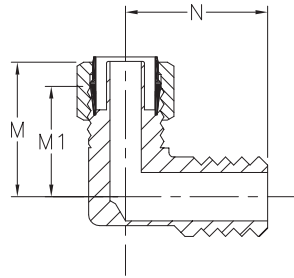

Brass Products

Polyline Flareless

Male Elbow

Tube O.D.	Male Pipe Thread	Catalog Number	M	M1	N
1/4	1/16	1269x4x1	0.75	0.59	0.72
1/4	1/8	1269x4	0.75	0.59	0.72
1/4	1/4	1269x4x4	0.81	0.66	0.94
1/4	3/8	1269x4x6	0.84	0.69	1.08
5/16	1/8	1269x5♦	0.75	0.59	0.72
3/8	1/8	1269x6x2	0.86	0.72	0.75
3/8	1/4	1269x6	0.86	0.72	0.92
3/8	3/8	1269x6x6	0.86	0.72	1.08

♦MTO - Made To Order

Female Elbow

Tube O.D.	Fem. Pipe Thread	Catalog Number	M	M1	N
1/4	1/8	1270x4	0.81	0.71	0.56
1/4	1/4	1270x4x4	0.96	0.75	0.69
3/8	1/4	1270x6♦	0.86	0.75	0.69

♦MTO - Made To Order

Union Tee

Tube O.D.	Catalog Number	M	M1	N	N1
1/4	1264x4	0.75	0.59	0.75	0.59
3/8	1264x6	0.87	0.72	0.87	0.72

Male Run Tee

Tube O.D.	Male Pipe Thread	Catalog Number	M	M1	N
1/4	1/8	1271x4	0.75	0.59	0.72
1/4	1/4	1271x4x4x4♦	0.81	0.66	0.94
3/8	1/4	1271x6♦	0.87	0.72	1.00

♦MTO - Made To Order

Male Branch Tee

Tube O.D.	Male Pipe Thread	Catalog Number	M	M1	N
1/4	1/8	1272x4♦	0.75	0.59	0.72
1/4	1/4	1272x4x4x4♦	0.81	0.66	0.94
3/8	1/4	1272x6♦	0.87	0.72	1.00
1/2	3/8	1272x8♦	1.06	0.84	1.12