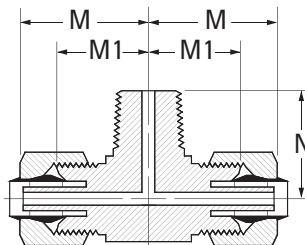

♦MTO - Made To Order

Female Elbow

Tube O.D.	Fem. Pipe Thread	Catalog Number	M	M1	N
1/4	1/8	1270x4	0.81	0.71	0.56
1/4	1/4	1270x4x4	0.96	0.75	0.69
3/8	1/4	1270x6♦	0.86	0.75	0.69

♦MTO - Made To Order

Union Tee

Tube O.D.	Catalog Number	M	M1	N	N1
1/4	1264x4	0.75	0.59	0.75	0.59
3/8	1264x6	0.87	0.72	0.87	0.72

Male Run Tee

Tube O.D.	Male Pipe Thread	Catalog Number	M	M1	N
1/4	1/8	1271x4	0.75	0.59	0.72
1/4	1/4	1271x4x4x4♦	0.81	0.66	0.94
3/8	1/4	1271x6♦	0.87	0.72	1.00

♦MTO - Made To Order

Male Branch Tee

Tube O.D.	Male Pipe Thread	Catalog Number	M	M1	N
1/4	1/8	1272x4♦	0.75	0.59	0.72
1/4	1/4	1272x4x4x4♦	0.81	0.66	0.94
3/8	1/4	1272x6♦	0.87	0.72	1.00
1/2	3/8	1272x8♦	1.06	0.84	1.12