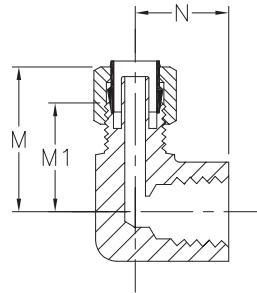

Brass Products

Polyline Flareless

Male Elbow

Tube O.D.	Male Pipe Thread	Catalog Number	M	M1	N
1/4	1/16	1269x4x1	0.75	0.59	0.72
1/4	1/8	1269x4	0.75	0.59	0.72
1/4	1/4	1269x4x4	0.81	0.66	0.94
1/4	3/8	1269x4x6	0.84	0.69	1.08
5/16	1/8	1269x5♦	0.75	0.59	0.72
3/8	1/8	1269x6x2	0.86	0.72	0.75
3/8	1/4	1269x6	0.86	0.72	0.92
3/8	3/8	1269x6x6	0.86	0.72	1.08

♦MTO - Made To Order

Female Elbow

Tube O.D.	Fem. Pipe Thread	Catalog Number	M	M1	N
1/4	1/8	1270x4	0.81	0.71	0.56
1/4	1/4	1270x4x4	0.96	0.75	0.69
3/8	1/4	1270x6♦	0.86	0.75	0.69

♦MTO - Made To Order

Union Tee

Tube O.D.	Catalog Number	M	M1	N	N1
1/4	1264x4	0.75	0.59	0.75	0.59
3/8	1264x6	0.87	0.72	0.87	0.72

Male Run Tee

Tube O.D.	Male Pipe Thread	Catalog Number	M	M1	N
1/4	1/8	1271x4	0.75	0.59	0.72
1/4	1/4	1271x4x4x4♦	0.81	0.66	0.94
3/8	1/4	1271x6♦	0.87	0.72	1.00

♦MTO - Made To Order

Male Branch Tee

Tube O.D.	Male Pipe Thread	Catalog Number	M	M1	N
1/4	1/8	1272x4♦	0.75	0.59	0.72
1/4	1/4	1272x4x4x4♦	0.81	0.66	0.94
3/8	1/4	1272x6♦	0.87	0.72	1.00
1/2	3/8	1272x8♦	1.06	0.84	1.12