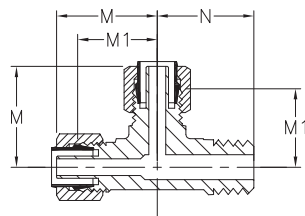

Brass Products

Polyline Flareless

Male Elbow

Tube O.D.	Male Pipe Thread	Catalog Number	M	M1	N
1/4	1/16	1269x4x1	0.75	0.59	0.72
1/4	1/8	1269x4	0.75	0.59	0.72
1/4	1/4	1269x4x4	0.81	0.66	0.94
1/4	3/8	1269x4x6	0.84	0.69	1.08
5/16	1/8	1269x5♦	0.75	0.59	0.72
3/8	1/8	1269x6x2	0.86	0.72	0.75
3/8	1/4	1269x6	0.86	0.72	0.92
3/8	3/8	1269x6x6	0.86	0.72	1.08

♦MTO - Made To Order

Female Elbow

Tube O.D.	Fem. Pipe Thread	Catalog Number	M	M1	N
1/4	1/8	1270x4	0.81	0.71	0.56
1/4	1/4	1270x4x4	0.96	0.75	0.69
3/8	1/4	1270x6♦	0.86	0.75	0.69

♦MTO - Made To Order

Union Tee

Tube O.D.	Catalog Number	M	M1	N	N1
1/4	1264x4	0.75	0.59	0.75	0.59
3/8	1264x6	0.87	0.72	0.87	0.72

Male Run Tee

Tube O.D.	Male Pipe Thread	Catalog Number	M	M1	N
1/4	1/8	1271x4	0.75	0.59	0.72
1/4	1/4	1271x4x4x4♦	0.81	0.66	0.94
3/8	1/4	1271x6♦	0.87	0.72	1.00

♦MTO - Made To Order

Male Branch Tee

Tube O.D.	Male Pipe Thread	Catalog Number	M	M1	N
1/4	1/8	1272x4♦	0.75	0.59	0.72
1/4	1/4	1272x4x4x4♦	0.81	0.66	0.94
3/8	1/4	1272x6♦	0.87	0.72	1.00
1/2	3/8	1272x8♦	1.06	0.84	1.12